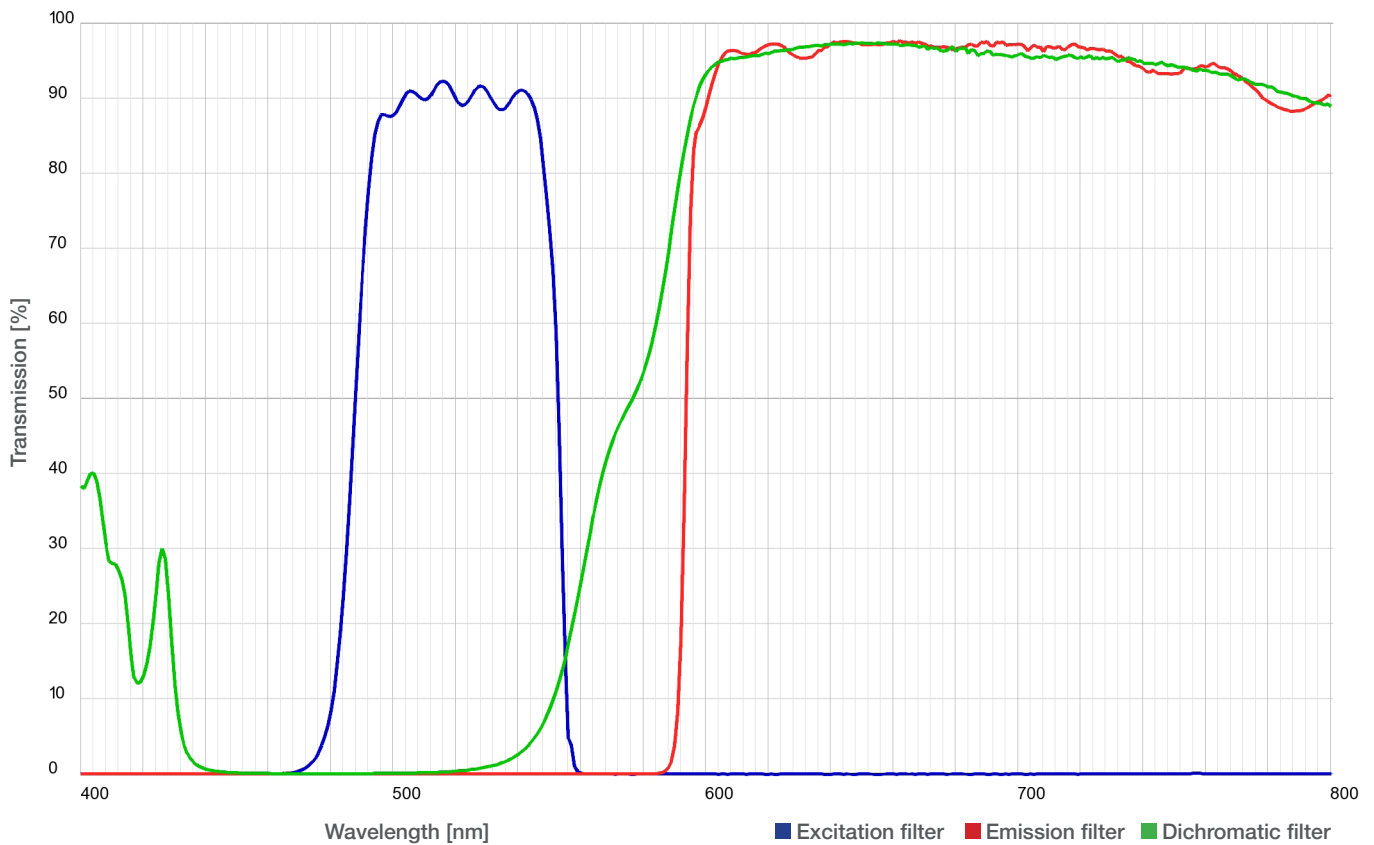

## Fluorescence Filter Cube for BX2 / IX2

### Green excitation

Excitation filter	BP 480-550
Dichromatic mirror	DM 570
Emission filter	LP 590

Specifications, design and accessories are subject to change without any notice or obligation on the part of the manufacturer.