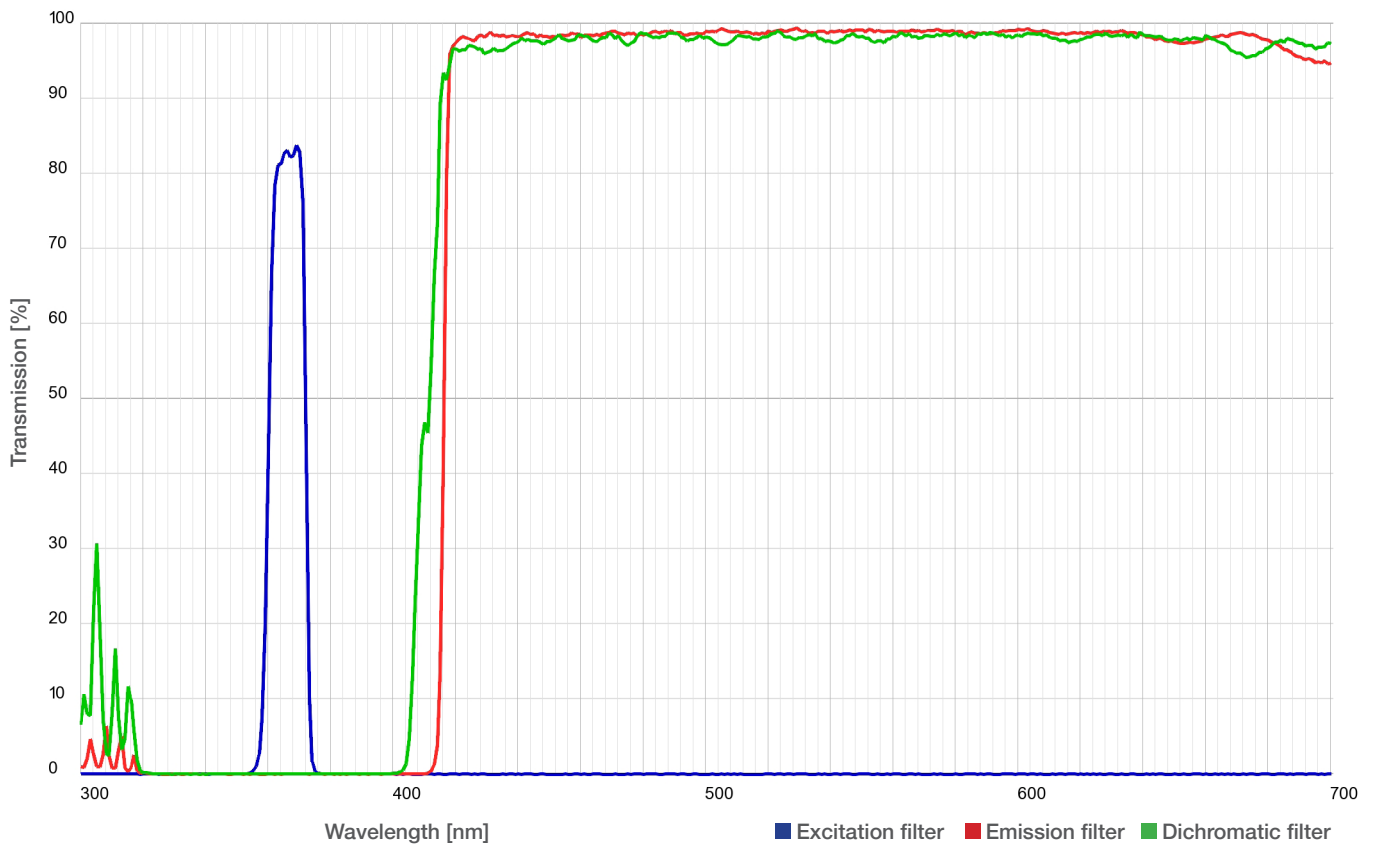

## Fluorescence Filter Cube for BX3

### Ultraviolet excitation

Excitation filter	BP 360-370
Dichromatic mirror	DM 410
Emission filter	LP 420

Specifications, design and accessories are subject to change without any notice or obligation on the part of the manufacturer.