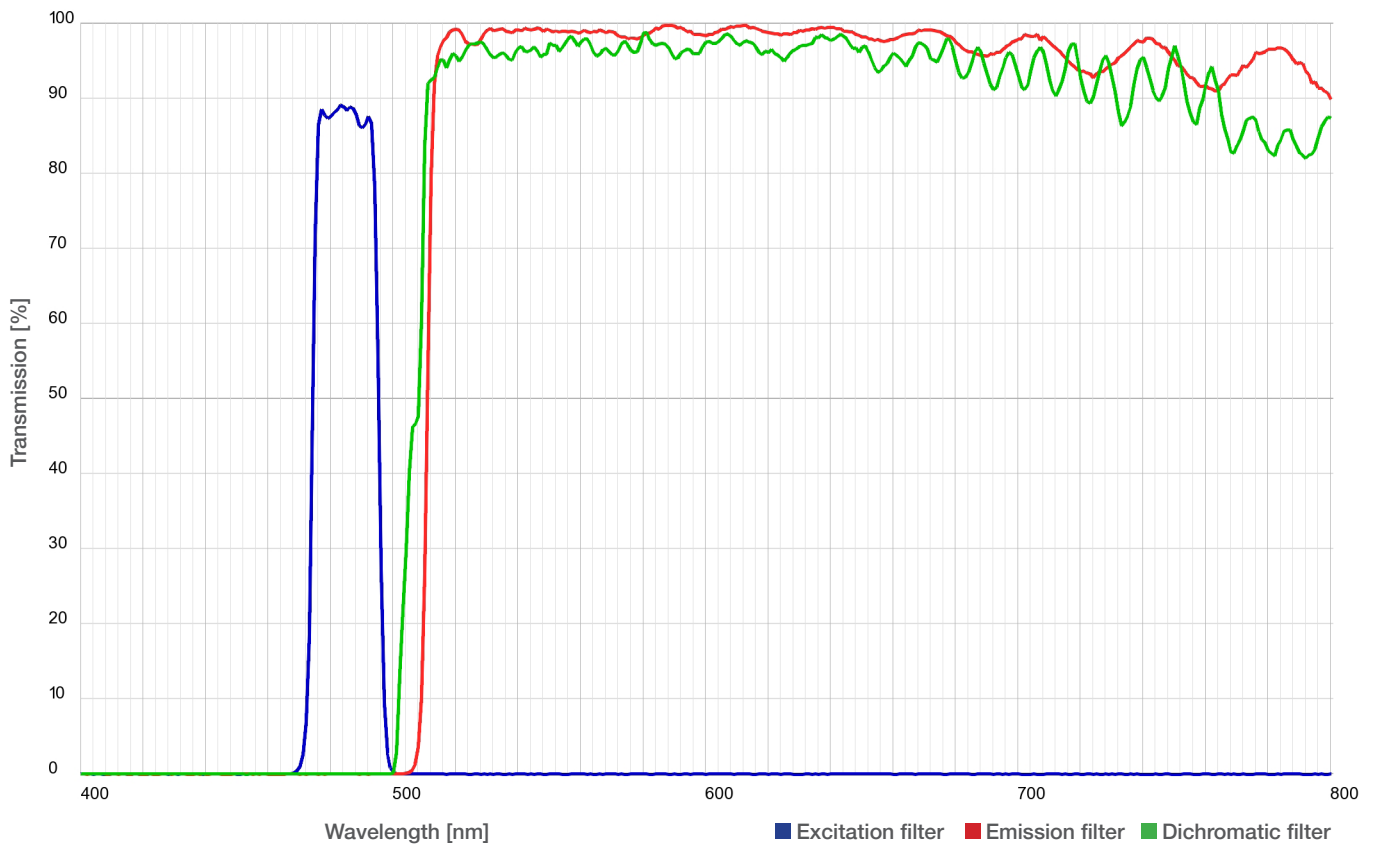

U-FBN

Fluorescence Filter Cube for BX3

Blue excitation

Excitation filter	BP 470-495
Dichromatic mirror	DM 505
Emission filter	LP 510

Specifications, design and accessories are subject to change without any notice or obligation on the part of the manufacturer.